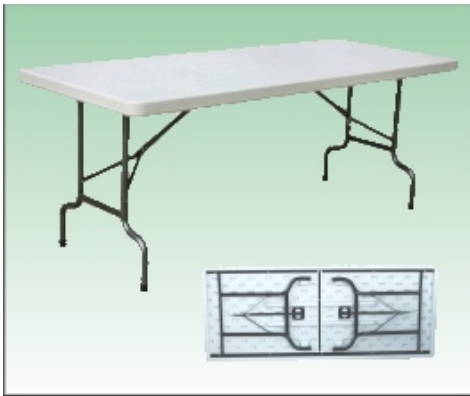

website ~ www.amlleisure.co.uk

email ~ amlleisure@aol.com

phone ~ 0800 335 7876

HAPPY NEW YEAR 2 great offers for January 2010

**** Multi-use blow moulded tables ****

6ft Trestle Table

- * Approx Open size: L183 x W76 x H74cm
- * Easy clean blow moulded HD-PE (grey-white) top
- * Powder coated steel legs and frame
- * Total Weight: approx 17kg/
- * Total weight load capacity 150kg

15 tables - only £500 plus delivery*

30 tables - only £900 plus delivery*

5ft Round Folding Table

- * Approx Open size : Dia. 150cm x H74cm
- * Approx Closed size: 150 x 74.5cm x 10cm with carry handle
- * Easy clean blow moulded HD-PE (grey-white) top, carry handle
- * Powder coated steel legs and frame
- * Total Weight: approx 21.5kg
- * Total weight load capacity 100kg

Also available ~ White Thick Visa (Polyester) Table Cloths & Napkins

108" Round Table Cloth ~ £14.50 each*

(suitable for 5ft folding round table)

104" x 62" Rectangular Table Cloth ~ £9.50 each*

(suitable for 6ft trestle table)